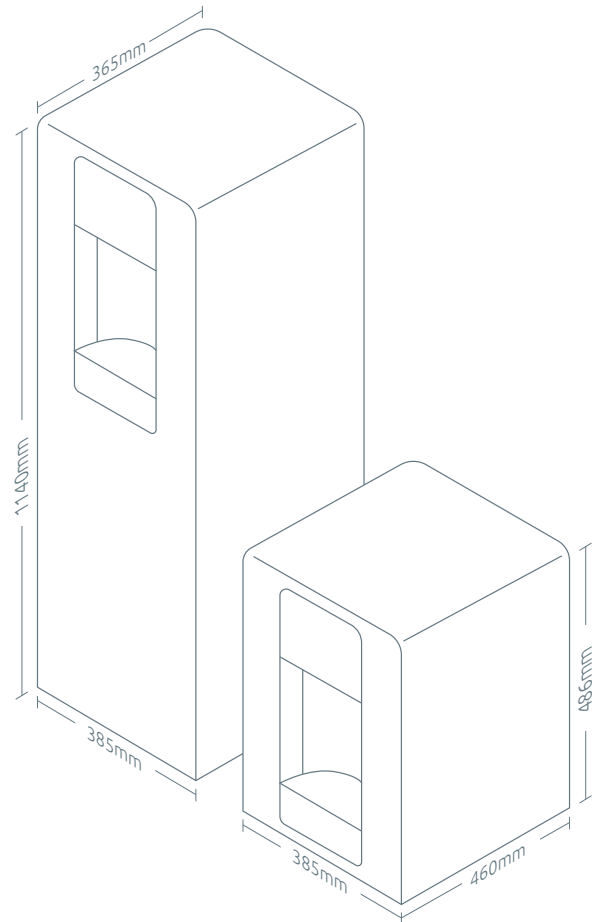

Waterlogic

Filtered | Secure | **Pure** | Pure+

Waterlogic 3 Specification

Dimensions (HxWxD)	Freestanding 1140mm x 385mm x 365mm Tabletop 486mm x 385mm x 460mm
Capacity	60 cups per hour
Colours	Black
Options	• Cold & ambient • Cold, ambient & sparkling • Extra hot, cold & ambient • Extra hot, cold & sparkling (freestanding)
Weight:	Freestanding: 33kg Tabletop: 32kg

Installation Requirements

To ensure that the Waterlogic machine can be installed quickly and smoothly in your proposed location, each machine will require a 13A (240 AC) switched socket which should not be more than one metre from the machine.

Each plumbed water machine needs to be supplied with water from a rising main. Machines cannot be connected to a storage tank water supply.

The pipe work should ideally be no more than one metre from the machine although our in-house service team are able to install machines in the majority of locations.